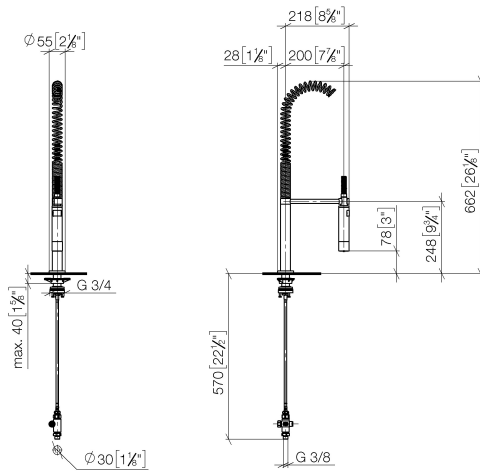

Profi spray set - Chrome

27 799 970

- spray flow
- automatic diverter for spout/Profi spray set
- height of mixer 665 mm
- individual rosette diameter 55mm
- profi spray hole diameter 30mm
- sprayface with anti-scaling system
- lead-free

Can only be combined with 32815682, 33826861, 32815861, 33836888, 32816888, 20816892, 33836875, 32815875.

Intrinsic protection against back flow.

	Chrome	27 799 970-00
	Brushed Platinum	27 799 970-06
	Platinum	27 799 970-08
	Dark Chrome	27 799 970-19
	Brushed Chrome	27 799 970-93
	Brushed Dark Platinum	27 799 970-99

Profi spray set - Chrome

27 799 970

mm [inches]
1:10

Flow rate chart

Certificates

LGA_38647.

Belgaqua_24-005-
27_3.

Profi spray set - Chrome

27 799 970

Parts for other finishes can be found here: [Brushed](#) [Platinum](#)

Spare parts list

No.	Item Number	Name	Quantity used	Delivery time
1	90 17 09 046 12 90	diverter	1	2
2	90 24 03 250 00 90	nipple	1	2
3	04 23 10 004 03 90	fixing set	1	2
4	09 18 40 090 90	sleeve	1	2
5	04 30 04 104 00 90	hose	1	2
6	90 27 86 000 00-00	rosette	1	-
Spare part can no longer be ordered, please order the replacement item				
7	09 14 10 120 90	seal	1	2
8	09 14 10 031 90	seal	1	2
9	04 17 20 014 00-00	holder	1	10
10	09 31 11 049 90	pin	1	2
11	09 14 15 012 90	ring	1	2
12	09 14 10 003 90	seal	1	2
13	09 30 01 067 10-00	adaptor	1	10
14	90 23 01 141 00 90	back-flow preventer	1	2
15	09 23 01 046 90	back-flow preventer	1	2
16	90 30 02 065 00-00	hose	1	10
17	09 16 02 034 90	spring	1	2
18	90 18 40 035 00 90	sleeve	1	2
19	04 12 11 094 10-00	shower	1	10